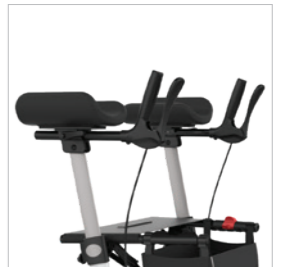

COLOURS:

White / Black

Padded Forearm Supports