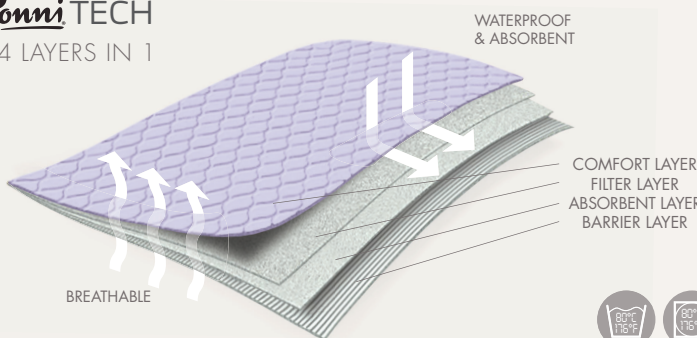

95 x 85cm
37" x 33"

150 x 85cm
59" x 33"

100 x 100cm
39" x 39"
+60cm / 23" tuck-ins

Absorbent & waterproof protection

1. For incontinence, bedwetting and excessive perspiration
   - For child toilet/potty training, bedwetting and nappy/diaper free time
   - Keeps you dry and comfortable
   - Eliminates complete bedding changes
   - Machine washable and tumble dryer safe
2. **Comfortable:**
3. Soft stay-dry top layer
   - Holds 3 full bladder voids over 8 hours
   - Waterproof & breathable backing

User friendly:

1. Extremely light weight
   - Quick and easy to launder
   - Simple to use
2. **Safe:**
3. FREE from harmful chemicals
   - No PVC, latex or formaldehyde
4. **Environmentally sustainable:**
5. Can be re-used countless times
   - Recyclable packaging
6. **Directions for use:**
   Simply place over the bottom sheet and lay directly on bed pad

Conni TECH
4 LAYERS IN 1

FABRIC CONTENT
FACE: 100% BRUSHED POLYESTER
SOAKER: 100% POLYESTER
LINING: 100% POLYURETHANE
BACKING: 100% POLYESTER

- DO NOT WASH ABOVE 80°C (176°F)
- DO NOT TUMBLE DRY ABOVE 80°C (176°F)
- DO NOT IRON
- DO NOT BLEACH USE OXYGEN BLEACH ONLY
- DO NOT DRY CLEAN
- DO NOT USE FABRIC SOFTENER
- DO NOT USE DRYER SHEETS
- DO NOT USE TALC POWDER

- PVC
- LATEX
- FORMALDEHYDE