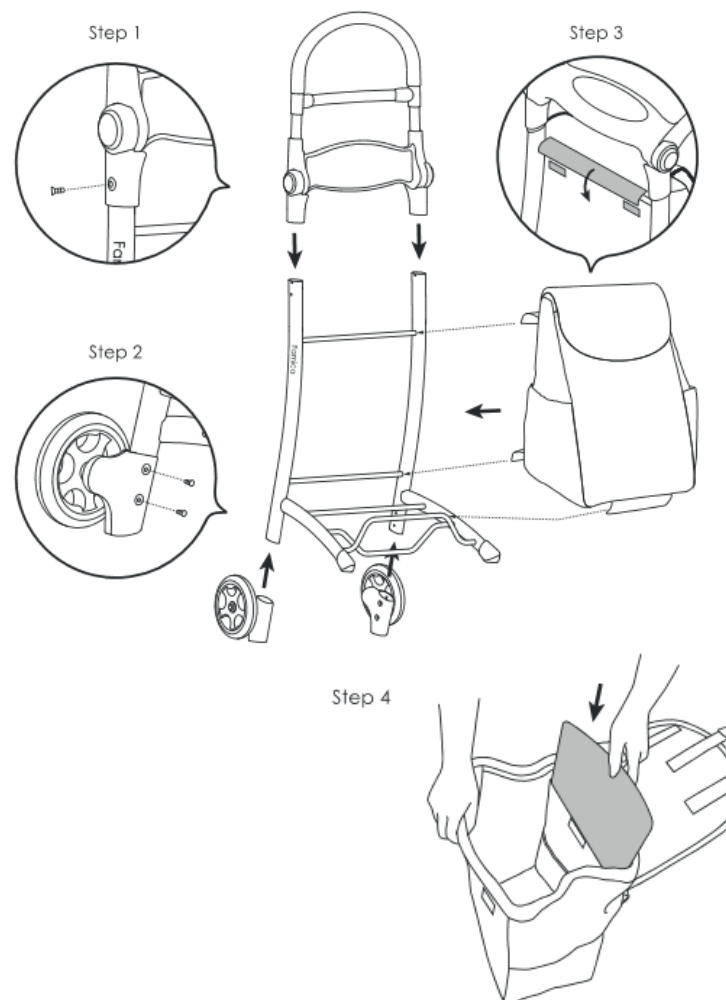

Thank You!

Thank you for purchasing the Peak Go Seat Cart.

The Peak Go Seat is ideal for outdoor use. Kindly take time to go through this manual which gives you more details about your Peak Go Seat. Kindly keep this booklet handy and use it as and when required.

Peak Go Seat is warranted to be free of defects in material and workmanship for twelve months from the date of purchase.

This device was built to exacting standards and carefully inspected prior to packing and shipping. This warranty is an expression of our confidence in the materials, our workmanship and an assurance of the same to our customers.

In the event of a defect covered by this warranty, we will at our option supply parts or replace the unit. This warranty does not cover device failure due to owner's misuse or negligence or normal wear and tear. This warranty does not extend to nondurable components such as rubber accessories, castors and grips, which are subject to normal wear and need periodic replacement.

If you have any queries, please contact the distributor.

How to install