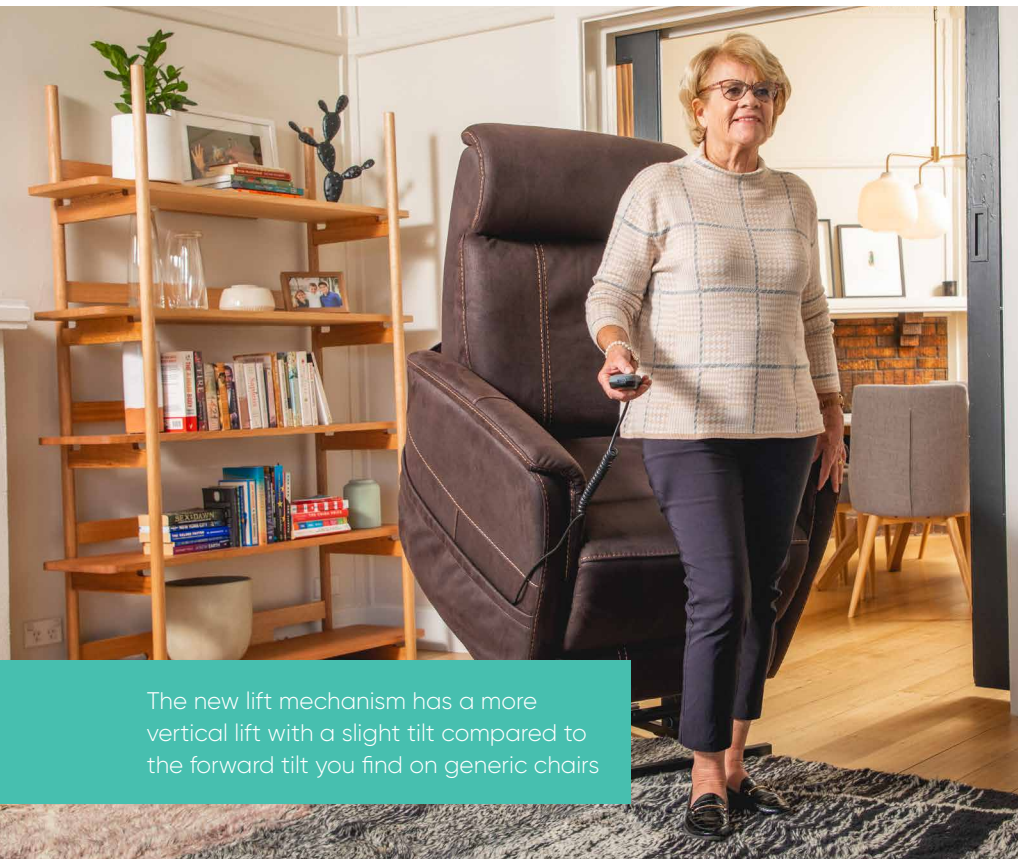

Kahlo Recliner

Full featured lift recliner with modern design aesthetics

The new lift mechanism has a more vertical lift with a slight tilt compared to the forward tilt you find on generic chairs

Lay-flat recliner

Footrest extension

3 Independent motors for a wide range of position combinations and support

Power Headrest

The individually adjustable head support allows you to lift or lower the position of the headrest even when the backrest is fully reclined providing a higher level of adjustment for your neck and back.

Power Backrest and Power Footrest

With a the dual lift system, it allows you to individually adjust the backrest and the footrest for the position that best fits the clinical needs of the client.

Features

- Dual lift function
- Lay-flat recliner
- Footrest extension
- All close and all lift buttons
- Hand controller
- Ultra durable fabrics
- Support to accommodate sitting posture

Easy to use hand control