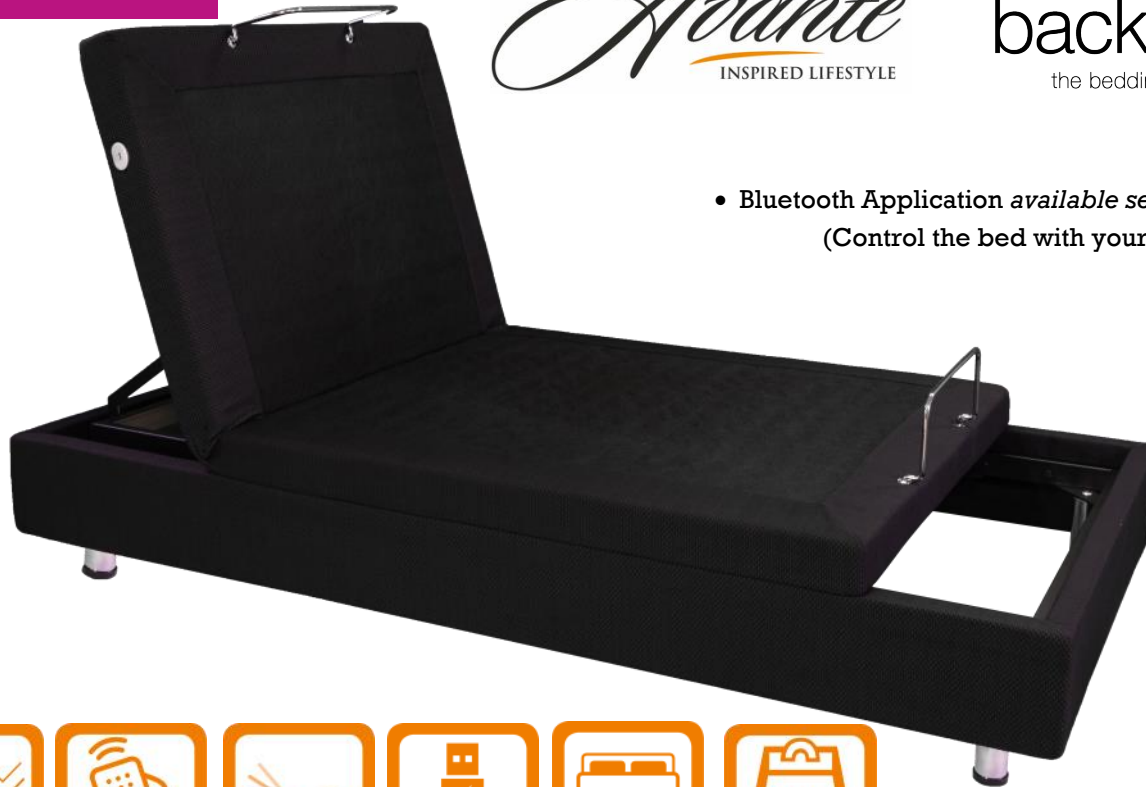

# SMARTFLEX 2

MODERN LIVING

*Avante*  
INSPIRED LIFESTYLE

  
**back to sleep**<sup>®</sup>  
the bedding & mobility specialists

- Bluetooth Application *available separately*  
(Control the bed with your phone!)

WALL ALIGN TECHNOLOGY

ADJUSTABLE BED

VIBRATION MASSAGE

WIRELESS HAND CONTROL

PRESET/CUSTOMIZABLE POSITIONS

USB CHARGE PORTS

UNDERBED LED LIGHTING

WEIGHT RATED

Unlike traditional adjustable beds, the SmartFlex 2 will add a touch of modern class with its wireless hand control and sleek design. Featuring vibration massage at the head and foot, the bed will help the body relax while allowing you to lay comfortably with various preset positions. The SmartFlex 2 is also designed with many convenient features including; USB charging ports on each bedside, as well as underbed lighting. The SmartFlex 2 is the epitome of style and luxury.

- Head and Foot Adjustability
- Steel Construction
- Wireless Hand Control
- Vibration Massage
- USB Charging Ports
- Underbed Lighting
- Customizable Preset Positions