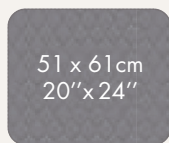

# Conni

Absorbent & Waterproof  
Chair Pads

Small: 48 x 48cm - 19" x 19"

Large: 51 x 61cm - 20" x 24"

All Rounder: 150 x 85cm - 59" x 33"

Product	Colours	Code	Barcode
Small Chair Pad	Tartan	CCD-048048-25-1P	9346510001023
Small Chair Pad	Teal Blue	CCD-048048-25-1TB	9346510001016
Small Chair Pad	Mauve	CCD-048048-25-1	9346510003096
Small Chair Pad	Charcoal	CCD-051061-25-1CH	9346510005960
Large Chair Pad	Tartan	CCD-051061-25-1P	9346510001009
Large Chair Pad	Teal Blue	CCD-051061-25-1TB	9346510000996
Large Chair Pad	Mauve	CCD-051061-25-1	9346510003089
Large Chair Pad	Charcoal	CCD-051061-25-1CH	9346510005977
Allrounder Pad	Mauve	CXAR-150085-25-1	9346510005892
Allrounder Pad	Teal Blue	CXAR-150085-25-1TB	9346510005908
Allrounder Pad	White	CXAR-150085-25-1WH	9346510005915
Allrounder Pad	Charcoal	CXAR-150085-25-1CH	9346510005922