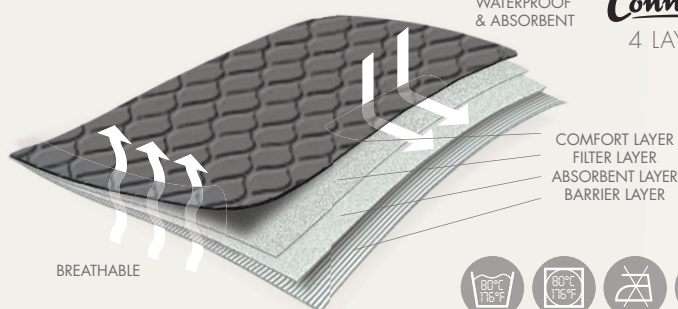

**Comfortable:**

- Soft stay-dry top layer
- Slim absorbent core
- Waterproof and breathable backing

**User friendly:**

- Extremely light weight
- Quick and easy to launder
- Simple to use
- Safe:**
- FREE from harmful chemicals
- No PVC, latex or formaldehyde
- Oeko-Tex accredited

**Environmentally sustainable:**

- Can be re-used countless times
- Recyclable packaging

**Directions for use:**

Simply place on seat coloured side up and sit directly on pad

**Conni TECH**  
4 LAYERS IN 1

HYGROSCOPIC SYSTEM

**FABRIC CONTENT**

FACE: 100% BRUSHED POLYESTER  
SOAKER: 100% POLYESTER  
LINING: 100% POLYURETHANE  
BACKING: 100% POLYESTER