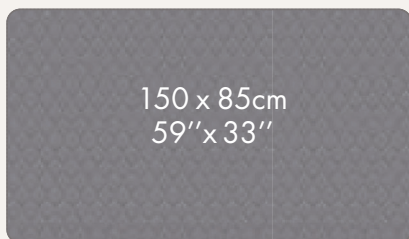

# Conni

Absorbent & Waterproof  
Chair Pads

Small: 48 x 48cm - 19" x 19"

Large: 51 x 61cm - 20" x 24"

All Rounder: 150 x 85cm - 59" x 33"

Product	Colours	Code	Barcode
Small Chair Pad	Tartan	CCD-048048-25-1P	9346510001023
Small Chair Pad	Teal Blue	CCD-048048-25-1TB	9346510001016
Small Chair Pad	Mauve	CCD-048048-25-1	9346510003096
Small Chair Pad	Charcoal	CCD-051061-25-1CH	9346510005960
Large Chair Pad	Tartan	CCD-051061-25-1P	9346510001009
Large Chair Pad	Teal Blue	CCD-051061-25-1TB	9346510000996
Large Chair Pad	Mauve	CCD-051061-25-1	9346510003089
Large Chair Pad	Charcoal	CCD-051061-25-1CH	9346510005977
Allrounder Pad	Mauve	CXAR-150085-25-1	9346510005892
Allrounder Pad	Teal Blue	CXAR-150085-25-1TB	9346510005908
Allrounder Pad	White	CXAR-150085-25-1WH	9346510005915
Allrounder Pad	Charcoal	CXAR-150085-25-1CH	9346510005922