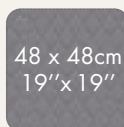

# Conni

Absorbent & Waterproof  
Chair Pads

Small: 48 x 48cm - 19" x 19"

Large: 51 x 61cm - 20" x 24"

All Rounder: 150 x 85cm - 59" x 33"

Product	Colours	Code	Barcode
Small Chair Pad	Tartan	CCD-048048-25-1P	9346510001023
Small Chair Pad	Teal Blue	CCD-048048-25-1TB	9346510001016
Small Chair Pad	Mauve	CCD-048048-25-1	9346510003096
Small Chair Pad	Charcoal	CCD-051061-25-1CH	9346510005960
Large Chair Pad	Tartan	CCD-051061-25-1P	9346510001009
Large Chair Pad	Teal Blue	CCD-051061-25-1TB	9346510000996
Large Chair Pad	Mauve	CCD-051061-25-1	9346510003089
Large Chair Pad	Charcoal	CCD-051061-25-1CH	9346510005977
Allrounder Pad	Mauve	CXAR-150085-25-1	9346510005892
Allrounder Pad	Teal Blue	CXAR-150085-25-1TB	9346510005908
Allrounder Pad	White	CXAR-150085-25-1WH	9346510005915
Allrounder Pad	Charcoal	CXAR-150085-25-1CH	9346510005922