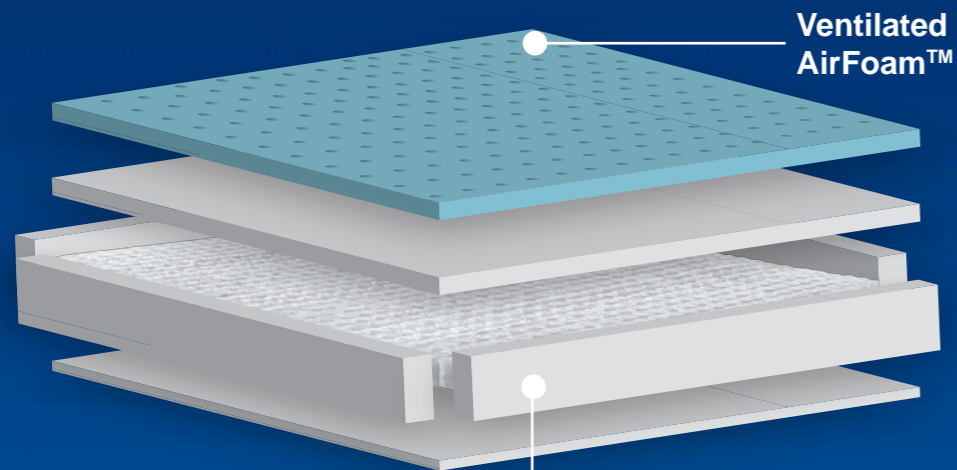

## Calla Hybrid

25cm Thickness

Ventilated  
AirFoam™

Hybrid spring system  
(high density foam box with pocket spring)

The Calla Hybrid combines the benefits of a pocket spring support system with MLILY gel infused memory foam mattress. All encased in a removable viscose washable cover providing a breathable, comfortable and supportive sleeping surface.