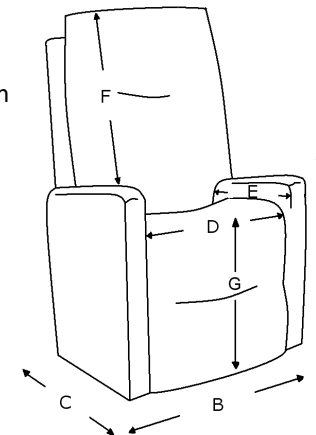

VEGAS LIFT CHAIR

LIFT CHAIR

- A = 109 cm
- B = 85 cm
- C = 71 cm, 94cm full depth
- D = 48 cm
- E = 53 cm
- F = 73 cm
- G = 48 cm

Beige

The Vegas Lift Chair features 4 motors that can offer you the ability to recline, sit or stand. The supportive lift feature, lumbar support and neck tilt are thoughtfully designed to support the upper body and neck and benefits those with limited mobility or recovering from an injury. The soft fabric exterior provides a classic look.

- Quad Motor Lift & Recline
- Wired Controller
- Lumbar Support
- Neck Tilt
- Battery Backup
- 135KG Weight Rated

SIZES AVAILABLE

SINGLE

COLOURS

GREEN
BEIGE