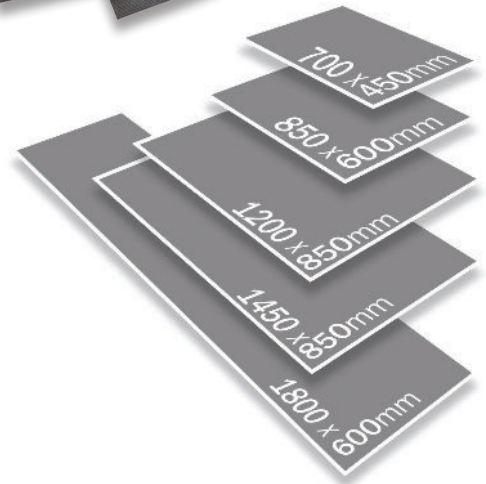

# BetterLiving Non-Slip Indoor Mats

- ❑ Tufted nylon with odourless nitrile rubber backing
- ❑ Superior dirt trapping capabilities
- ❑ Lies flat to reduce risk of trips
- ❑ Anti-trip border with low height profile
- ❑ Ultra grip minimises movement on smooth surfaces
- ❑ Can be machine washed and tumble dried
- ❑ 5 sizes and 11 colours (including decorative patterns)

**1**  
WARRANTY  
YEAR

Indoor Mat	450 x 700 mm	RM-4570-★
	600 x 850 mm	RM-6085-★
	850 x 1200 mm	RM-8512-★
	850 x 1450 mm	RM-8514-★
Indoor Decorative Mat	600 x 1800 mm	RM-60180-★
	450 x 700 mm	RM-4570-✿
	600 x 1800 mm	RM-60180-✿