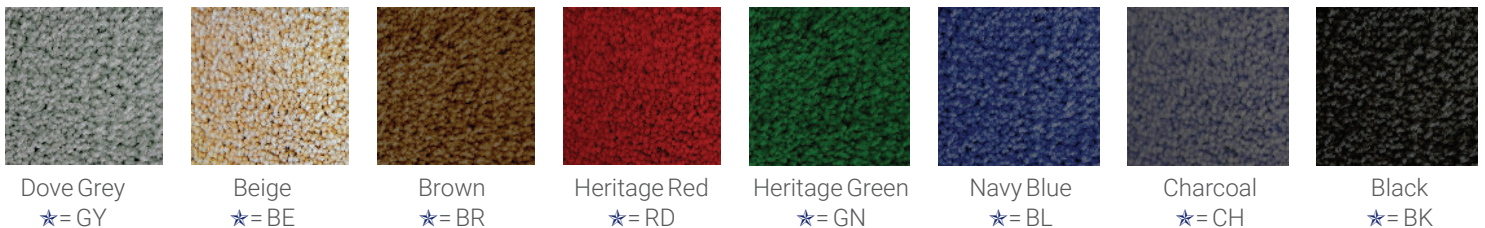

Citrus ✿=CI