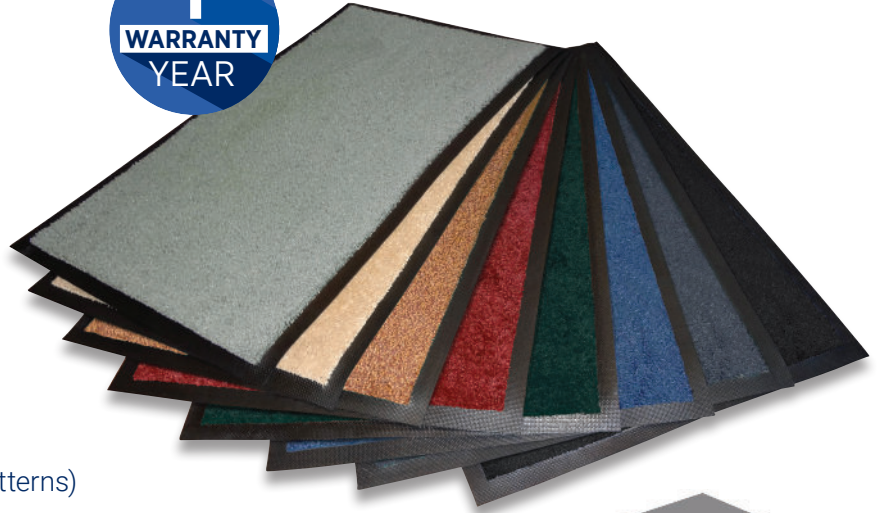

# BetterLiving Non-Slip Indoor Mats

- ❑ Tufted nylon with odourless nitrile rubber backing
- ❑ Superior dirt trapping capabilities
- ❑ Lies flat to reduce risk of trips
- ❑ Anti-trip border with low height profile
- ❑ Ultra grip minimises movement on smooth surfaces
- ❑ Can be machine washed and tumble dried
- ❑ 5 sizes and 11 colours (including decorative patterns)

**1**  
WARRANTY  
YEAR

Indoor Mat	450 x 700 mm	RM-4570-★
	600 x 850 mm	RM-6085-★
	850 x 1200 mm	RM-8512-★
	850 x 1450 mm	RM-8514-★
Indoor Decorative Mat	600 x 1800 mm	RM-60180-★
	450 x 700 mm	RM-4570-✿
	600 x 1800 mm	RM-60180-✿