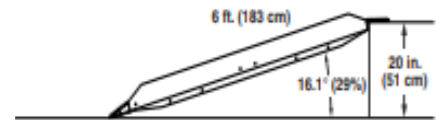

## Features

- Handle for easy transport
- Lightweight & portable
- Integrated, high-traction surface
- Competitively priced
- 75 cm (29.5") wide when folded
- 272 kg (600 lbs.) Weight capacity
- Available in the following sizes:

Size	Weight
61 cm (2')	5.8 kg (12.78 lbs)
91 cm (3')	7.7 kg (16.97 lbs)
122 cm (4')	10.3 kg (22.7 lbs)
152 cm (5')	2.8 kg (28.22 lbs)
183 cm (6')	15.4 kg (33.95 lbs)

Ramp Length	Rise				
	16.1° (29%)	14.5° (26%)	12.8° (23%)	11.2° (20%)	9.6° (17%)
61 cm (2')	51 cm (20")	46 cm (18")	41 cm (16")	36 cm (14")	30 cm (12")
91 cm (3')	51 cm (20")	46 cm (18")	41 cm (16")	36 cm (14")	30 cm (12")
122 cm (4')	51 cm (20")	46 cm (18")	41 cm (16")	36 cm (14")	30 cm (12")
152 cm (5')	51 cm (20")	46 cm (18")	41 cm (16")	36 cm (14")	30 cm (12")
183 cm (6')	51 cm (20")	46 cm (18")	41 cm (16")	36 cm (14")	30 cm (12")