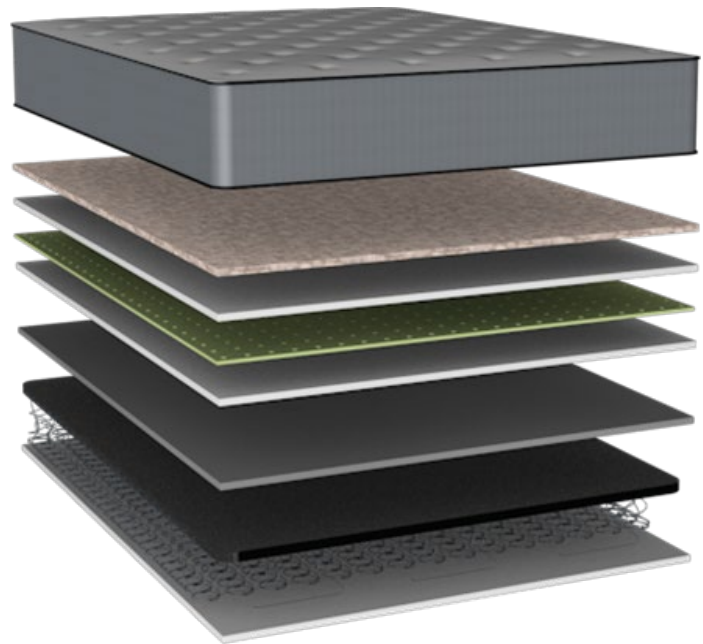

Posture Angel

BTSSIM

QUILT

Activ-Knit Fabric

Aer8 Blend Loft Fibre

Hexa-cell Quilt

Hexa-cell Latex

Quilting Comfort Foam

COMFORT

Lux-comfort Foam Medium

SUPPORT

SupportGuard

Linked Support System

Advanced-edge Support

P: 1300 854 557

back to sleep Balwyn Pty Ltd
T/A back to sleep Balwyn
ABN: 22 899 326 163
Postal: PO Box 325, CANTERBURY VIC 3126