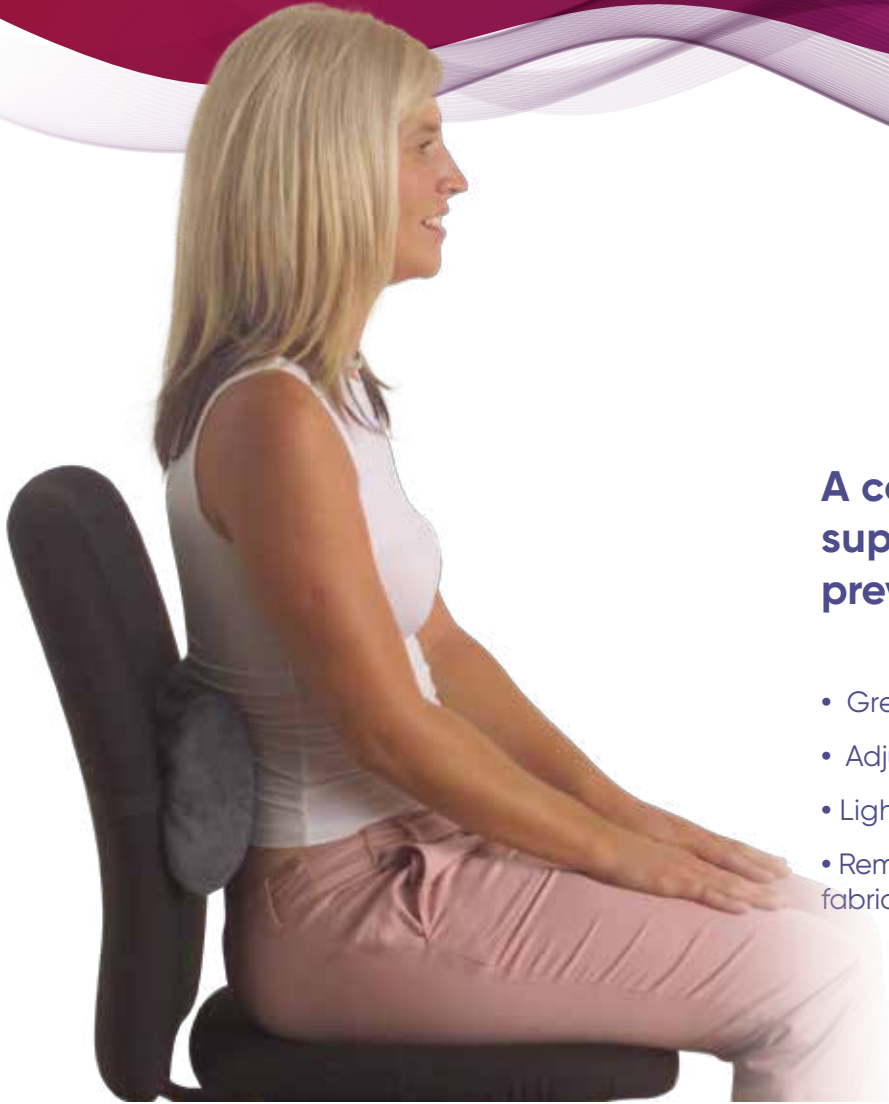

# Spine Saver Lumbar Roll

**back to sleep**<sup>®</sup>

the bedding & mobility specialists

**A conveniently sized lumbar support for the treatment & prevention of lower back pain**

- Great for car, plane, home & office.
- Adjustable strap holds lumbar roll in position.
- Lightweight & portable.
- Removable covers available in soft Dura-Fab™ fabric or moisture resistant Steri-Plus™.

## 5 SHAPES AVAILABLE:

-  **D:** form-fits car seats, office chairs and couch  
14cm x 9cm x 31cm long
-  **Oval:** rippled surface diffuses pressure points  
17cm x 7cm x 35cm long
-  **Demi-D:** compact size, slim fit  
14cm x 6cm x 31cm long
-  **Round:** compresses to form ellipse  
11cm x 30cm long
-  **Egg:** medium to extreme lower back curvature  
13cm x 15cm x 34cm long

## COVER:

- Dura-Fab
- Steri-Plus (waterproof)