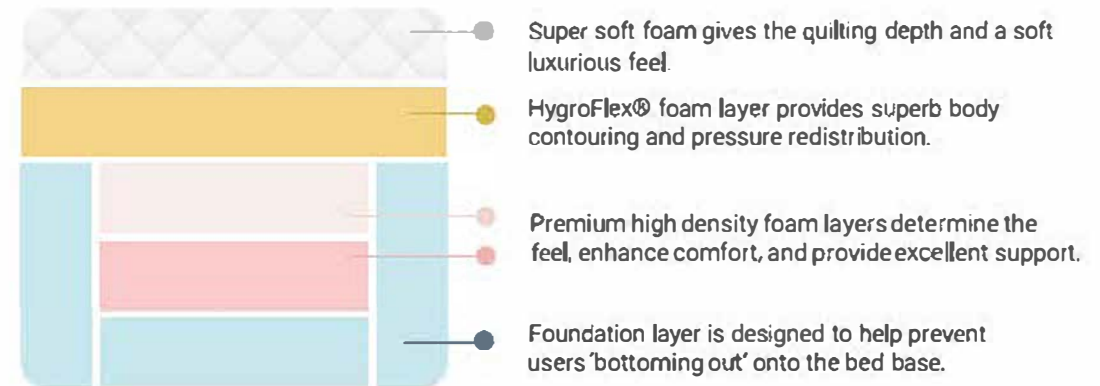

HEALTH FLEX LAYERS

ARTG# 448347 – Manufactured using premium Australian made Joyce Foams which have low VOC content. – achieving Oeko-Tex® Standard 100 Certification – Global Green Tag / GECA Certified – 10-year Manufacturer's Guarantee.