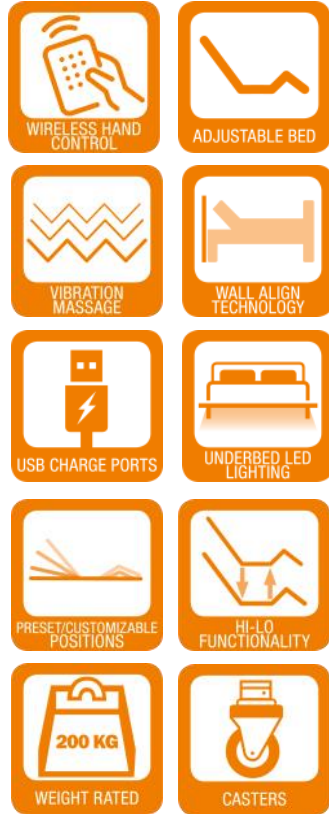

SMARTFLEX 3

MODERN LIVING

- Bluetooth Application *available separately*
(Control the bed with your phone!)

The SmartFlex 3 combines luxury with mobility, featuring a wireless hand control and modern design, the SmartFlex 3 has several preset adjustable positions, like Hi-Lo lift function that aids to those who have limited mobilities to get into bed in comfortable positions. The vibration massage function helps with body relaxation and enhances overall wellbeing. The bed is also designed with users' convenience in mind: featuring underbed lighting and USB charging ports on both sides of the bed. SmartFlex 3 helps to create a sleep position that promotes perfect rest and healthy living.

- Hi-Lo Function
- Vibration Massage
- USB Charging Ports
- Underbed Lighting
- Low Point: 380mm (base only)
- High Point: 680mm
- Wireless Hand Control

SIZES AVAILABLE

HALF QUEEN
LONG SINGLE
KING SINGLE
DOUBLE
LONG DOUBLE