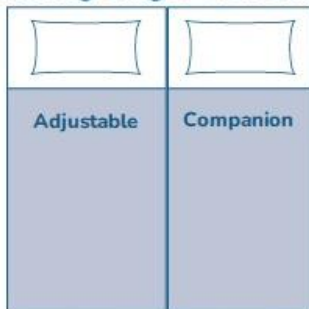

King Single Companion Bed - PLDFBKSC

- Deluxe Companion Bed is motionless and allows a carer, partner or family member to sleep and rest beside Deluxe Floor Bed
- Dimensions: 107mm x 2030mm
- Adjustable Base Height 18cm to 28cm

King Single

← 107cm →

2x King Single

← 107cm → ← 107cm →

203cm

1x King Single + 1x Single

← 107cm → ← 90cm →

2x King Single

← 107cm → ← 107cm →

203cm

Premium *Lift*

For Sales: 1300 848 077
backtosleep.com.au

Distributor Stamp: