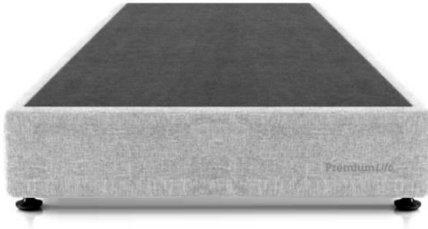

PremiumLift

Deluxe Companion Bed