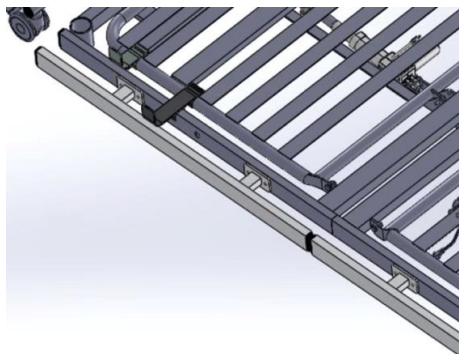

King Single Extension Kit - KSKIT

- Quick and easy bolt on design
- From Single to King Single in minutes
- Compatible with both Ultra Low Bed and Low Low Bed

Backup Battery - PLBB

- In the event of a power failure, the backup battery will provide power for 1 to 2 hours. When not in use, the battery will automatically recharge.