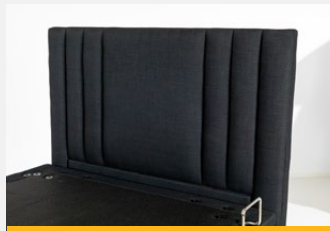

3. Headboard