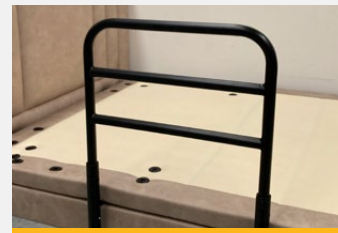

2. Height adjustable assist rail

Functional Features

- Electrically adjustable height, Trendelenburg and reverse Trendelenburg, backrest and leg rest profiling
- Auto Regression backrest reduces abdominal pressure and shear forces
- A non-entrapment zone stops the bed from touching the floor for additional safety
- Wired USB handset
- Multiple One Touch Buttons for simple operation (Zero Gravity, TV, Relax, Flat, Home)
- Memory setting to user's favourite position
- Home function to bring the bed to lowest and flat position
- Under bed dimming LED light as standard (motion detection version is optional)
- 6 USB ports – 4 x USB-A , 2 x USB-C
- Backup battery
- Control from your smart phone via Bluetooth and free App (Apple and Android)
- Swivel and lockable castors

Options

- Short/Long bed rails (1)
- Height adjustable assist rail. Easy bed positioning and removable (2)
- Height adjustable bed stick, positionable and removable
- Headboard/footboard (3)
- Wireless remote-control handset
- Simplified grey wireless remote-control handset (KA3200RCS) (4)
- Side/corner mattress retainers
- Motion detection LED light
- Matching companion bed
- Three Color/Fabric Options – soft fabric (Black) and soft leather-look PU (Beige and Canley)