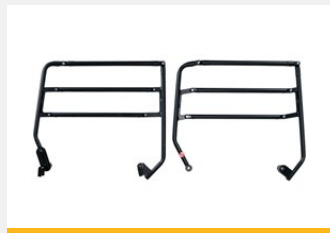

Options

- Short/Long bed rails (1)
- Height adjustable assist rail. Easy bed positioning and removable (2)
- Height adjustable bed stick, positionable and removable
- Headboard/footboard (3)
- Wireless remote-control handset
- Simplified grey wireless remote-control handset (KA3200RCS) (4)
- Side/corner mattress retainers
- Motion detection LED light
- Matching companion bed
- Three Color/Fabric Options – soft fabric (Black) and soft leather-look PU (Beige and Canley)