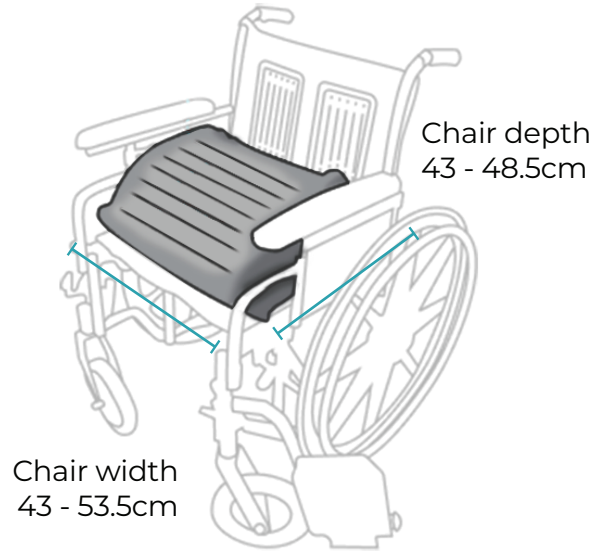

SitStand
The Everywhere Lift Chair™

Sit

Stand

SitnStand for Wheelchairs

Fits any chair around the house,
patio or yard

Easy-to-use, safe and stable.
With a 2-year warranty

Weight allowance, up to 181kg

- Lightweight: Only 3kg!
- Comes with a free high-end memory foam cushion for prolonged sitting
- No cords - Powered by a rechargeable battery

SitStand
The Everywhere Lift Chair™

Sit

Stand

Specifications

SitnStand Classic LSS403710

Total length 160cm

SitnStand Wheelchair LSS403700

**Easy-to-use,
safe and stable.
With a 2-year warranty**