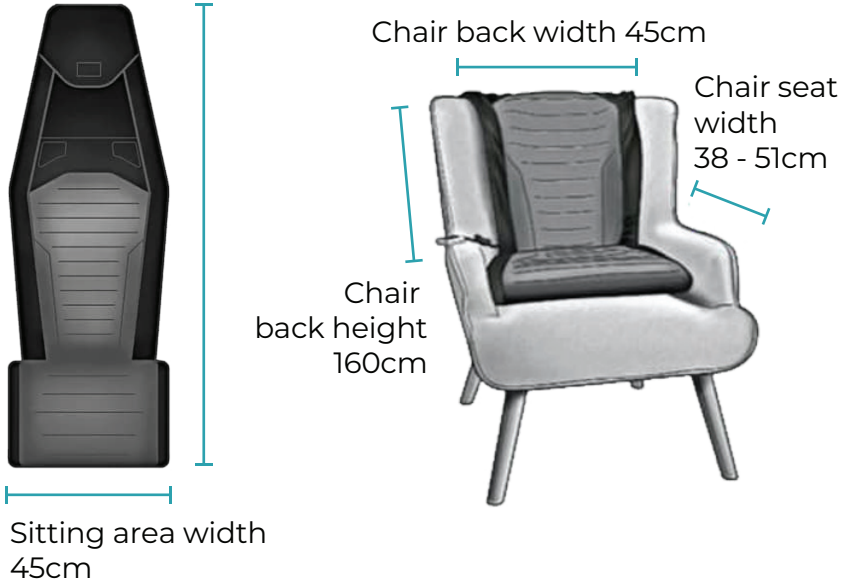

SitStand
The Everywhere Lift Chair™

Sit

Stand

SitnStand for Wheelchairs

Fits any chair around the house,
patio or yard

Easy-to-use, safe and stable.
With a 2-year warranty

Weight allowance, up to 181kg

- Lightweight: Only 3kg!
- Comes with a free high-end memory foam cushion for prolonged sitting
- No cords - Powered by a rechargeable battery

SitStand
The Everywhere Lift Chair™

Sit

Stand

Specifications

SitnStand Classic LSS403710

Total length 160cm

SitnStand Wheelchair LSS403700

**Easy-to-use,
safe and stable.
With a 2-year warranty**