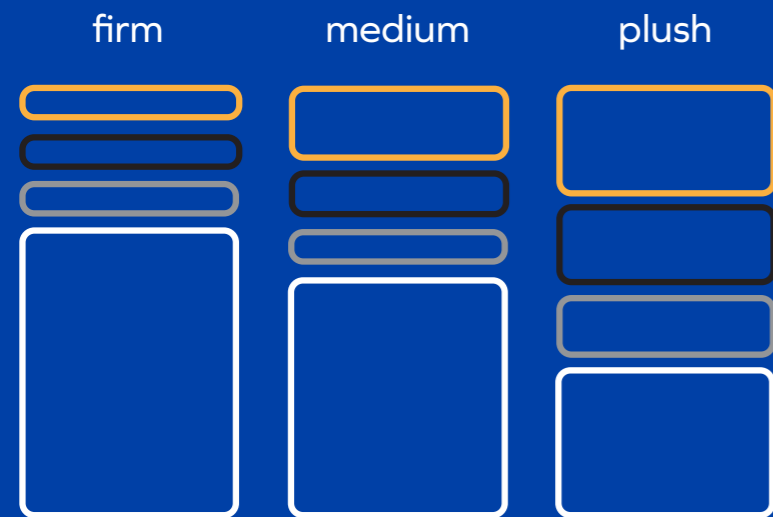

Copper Vital

all foam 30cm
firm | medium | plush

Experience the ultimate in sleep innovation with the Copper Vital Mattress. Engineered for unparalleled comfort and support, this mattress features advanced copper-infused memory foam that adapts to your body, providing optimal pressure relief and spinal alignment.

- copper infused AirFoam™
- bamboo charcoal infused memory foam
- graphene infused AirFoam™
- HD foam base

Zero Pressure Sleep

100% Spinal Support

Zero Disturbance

machine washable removable cover

For Sales 1300 848 077 backtosleep.com.au