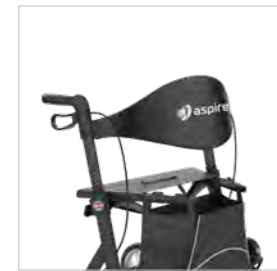

VOGUE ADVENTURE SEAT WALKER

Rugged and durable, the Adventure Seat Walker is the perfect all terrain walker. Super sized front wheels can manage any surface, perfect for the adventurous user!

COLOURS:

Black

Wider Seat supports up to 200kg