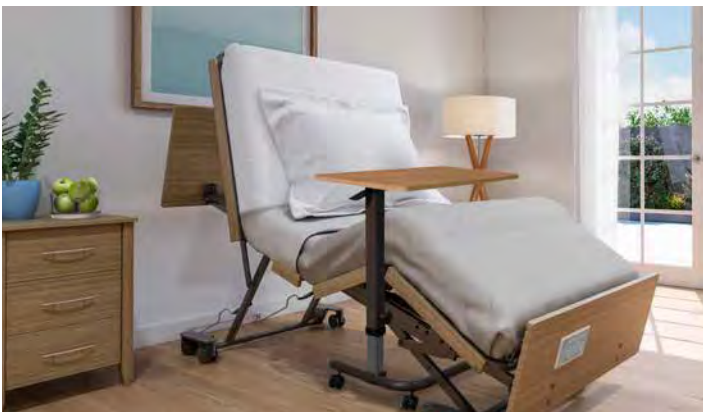

Luxury Aspire recliner range has four, dual and single motor functions.

Shown Aspire Raphael Quattro Powerlift Recline Chair Sizes Small - Maxi Available

OVERBED TABLES

Lightweight mobile table positions easily over the lifestyle community beds.