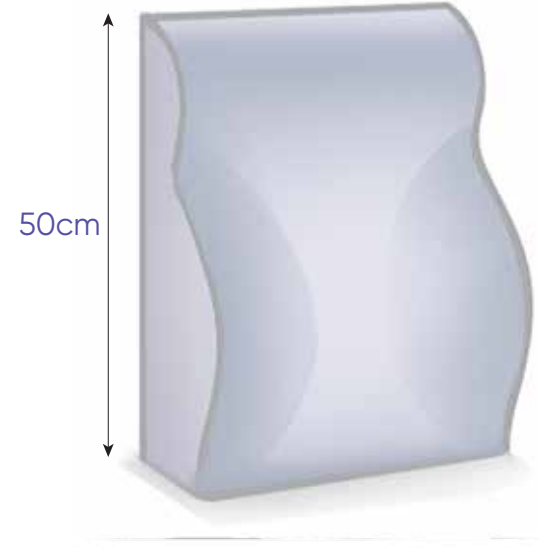

# Total Spinal Support

Model 1

55cm

Model 1

50cm

Model 2

## Full back spinal support with flanks in two sizes

- Designed for people with spinal pain, back pain or disability.
- Designed to fit any normal seating position.
- Side flanks inhibit lateral movement.
- Can be used on a variety of seats.
- Will benefit all users.