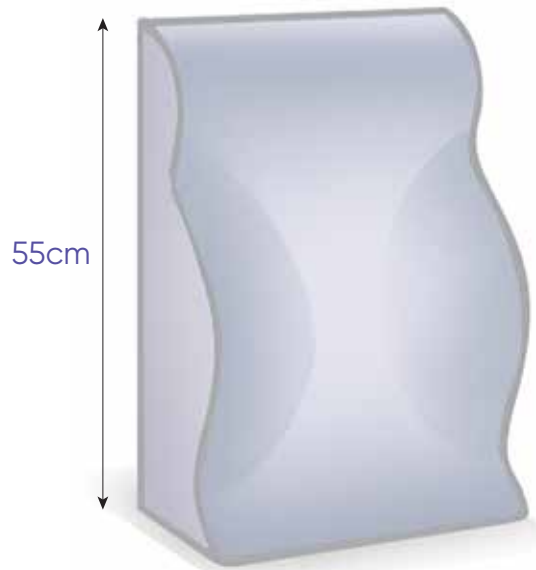

# Total Spinal Support

Model 1

55cm

Model 1

50cm

Model 2

## Full back spinal support with flanks in two sizes

- Designed for people with spinal pain, back pain or disability.
- Designed to fit any normal seating position.
- Side flanks inhibit lateral movement.
- Can be used on a variety of seats.
- Will benefit all users.