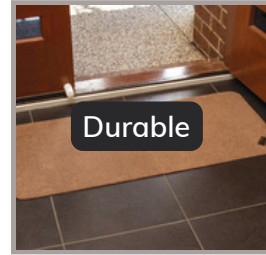

Conni's Floor Mats are designed to assist with the management of slips and falls in the home, providing added protection wherever liquid might be present.

Anti-Slip performance is best achieved when the mat is used on a clean, smooth and flat non-textured floor. Some floor cleaning products may interfere with the performance of the product.

Name	Size	Product ID - Pebble	Product ID - Grey
Marathon	90 x 300cm	141565	141564
Long	60 x 150cm	135766	131011
Mid	50 x 115cm	135765	131010
Classic	60 x 90cm	135764 141563 - 2 PACK	131009 141572 - 2 PACK
Compact	45 x 70cm	141563	141562