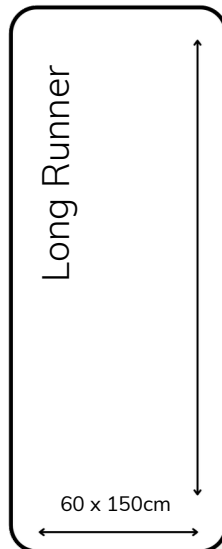

Conni's Floor Mats are designed to assist with the management of slips and falls in the home, providing added protection wherever liquid might be present.

Anti-Slip performance is best achieved when the mat is used on a clean, smooth and flat non-textured floor. Some floor cleaning products may interfere with the performance of the product.

Name	Size	Product ID - Pebble	Product ID - Grey
Marathon	90 x 300cm	141565	141564
Long	60 x 150cm	135766	131011
Mid	50 x 115cm	135765	131010
Classic	60 x 90cm	135764 141563 - 2 PACK	131009 141572 - 2 PACK
Compact	45 x 70cm	141563	141562