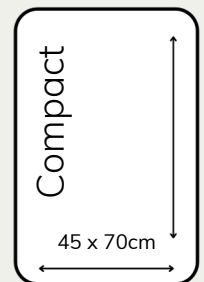

Conni's Floor Mats are designed to assist with the management of slips and falls in the home, providing added protection wherever liquid might be present.

Anti-Slip performance is best achieved when the mat is used on a clean, smooth and flat non-textured floor. Some floor cleaning products may interfere with the performance of the product.

Name	Size	Product ID - Pebble	Product ID - Grey
Marathon	90 x 300cm	141565	141564
Long	60 x 150cm	135766	131011
Mid	50 x 115cm	135765	131010
Classic	60 x 90cm	135764 141563 - 2 PACK	131009 141572 - 2 PACK
Compact	45 x 70cm	141563	141562