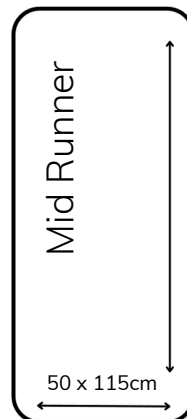

Conni's Floor Mats are designed to assist with the management of slips and falls in the home, providing added protection wherever liquid might be present.

Anti-Slip performance is best achieved when the mat is used on a clean, smooth and flat non-textured floor. Some floor cleaning products may interfere with the performance of the product.

Name	Size	Product ID - Pebble	Product ID - Grey
Marathon	90 x 300cm	141565	141564
Long	60 x 150cm	135766	131011
Mid	50 x 115cm	135765	131010
Classic	60 x 90cm	135764 141563 - 2 PACK	131009 141572 - 2 PACK
Compact	45 x 70cm	141563	141562