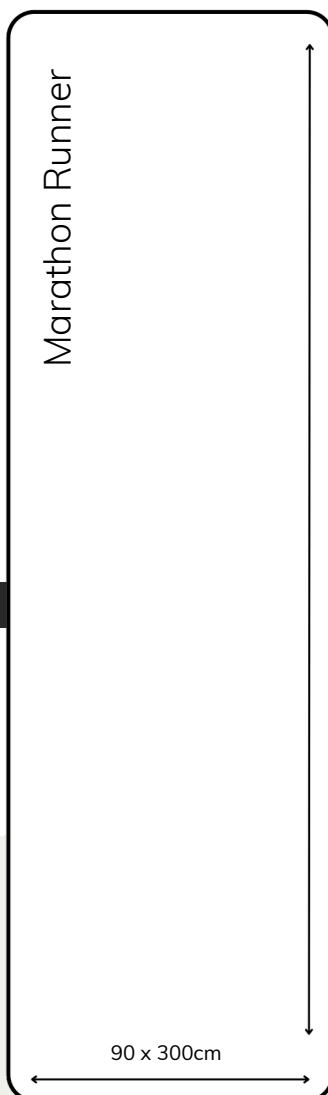

Conni's Floor Mats are designed to assist with the management of slips and falls in the home, providing added protection wherever liquid might be present.

Anti-Slip performance is best achieved when the mat is used on a clean, smooth and flat non-textured floor. Some floor cleaning products may interfere with the performance of the product.

Name	Size	Product ID - Pebble	Product ID - Grey
Marathon	90 x 300cm	141565	141564
Long	60 x 150cm	135766	131011
Mid	50 x 115cm	135765	131010
Classic	60 x 90cm	135764 141563 - 2 PACK	131009 141572 - 2 PACK
Compact	45 x 70cm	141563	141562